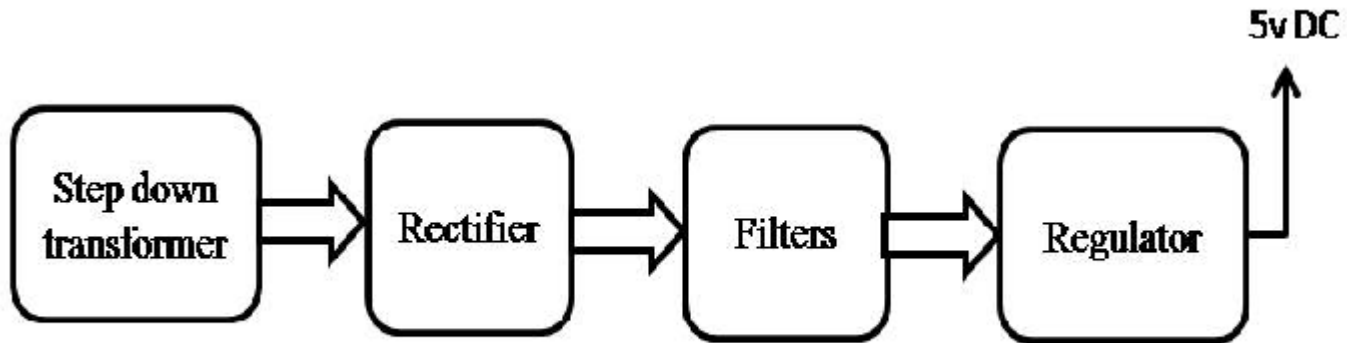

3. Non-volatile memory based reading storing.
4. Auto connect feature.

Regulated power supply:

Block Diagram: